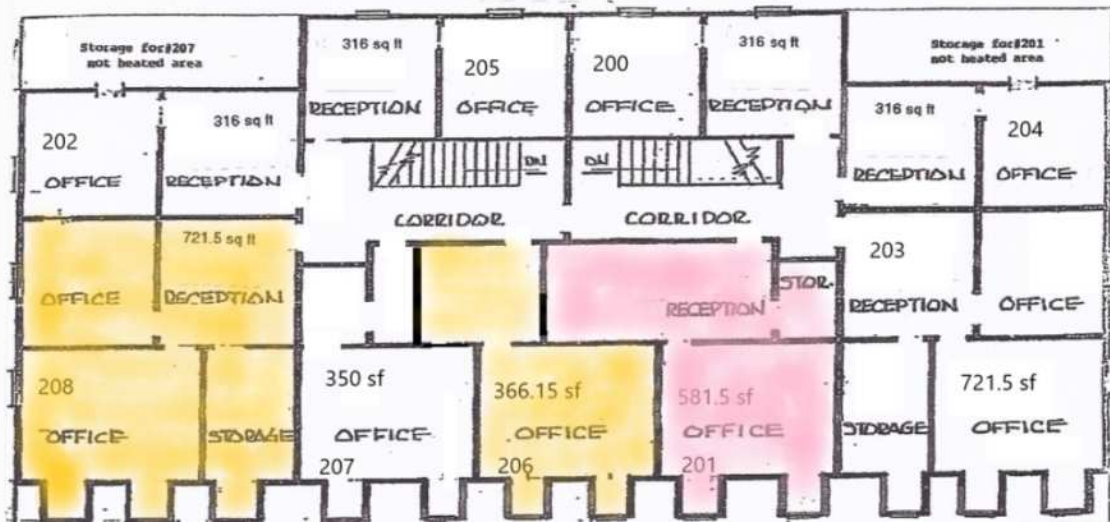

Spaces in orange and pink are available.