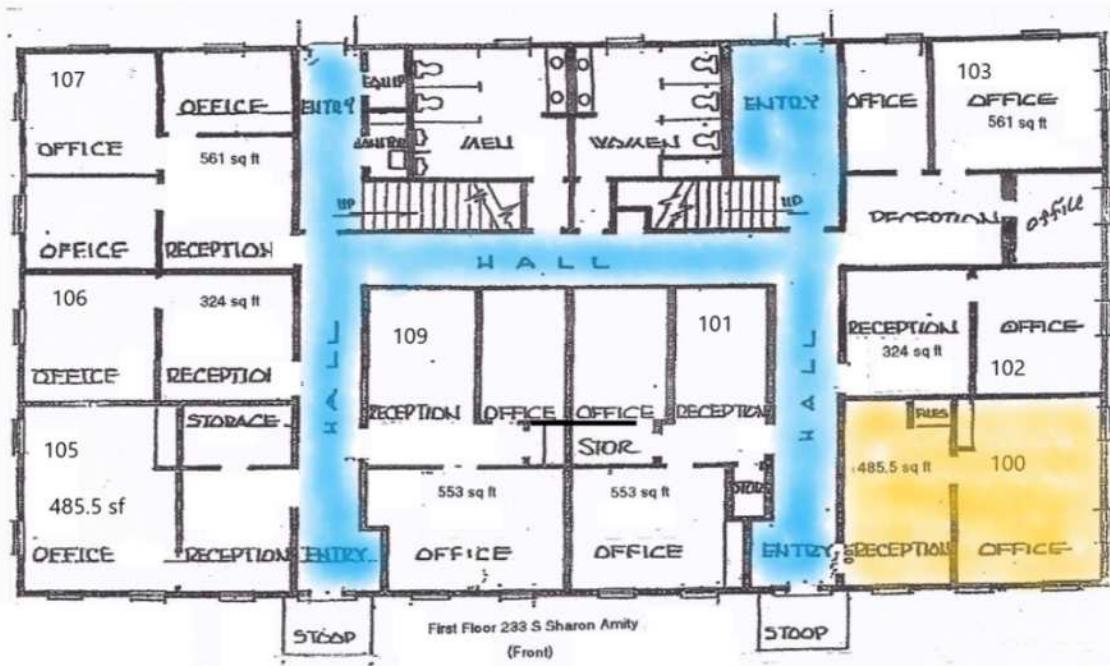

Spaces in orange and pink are available.